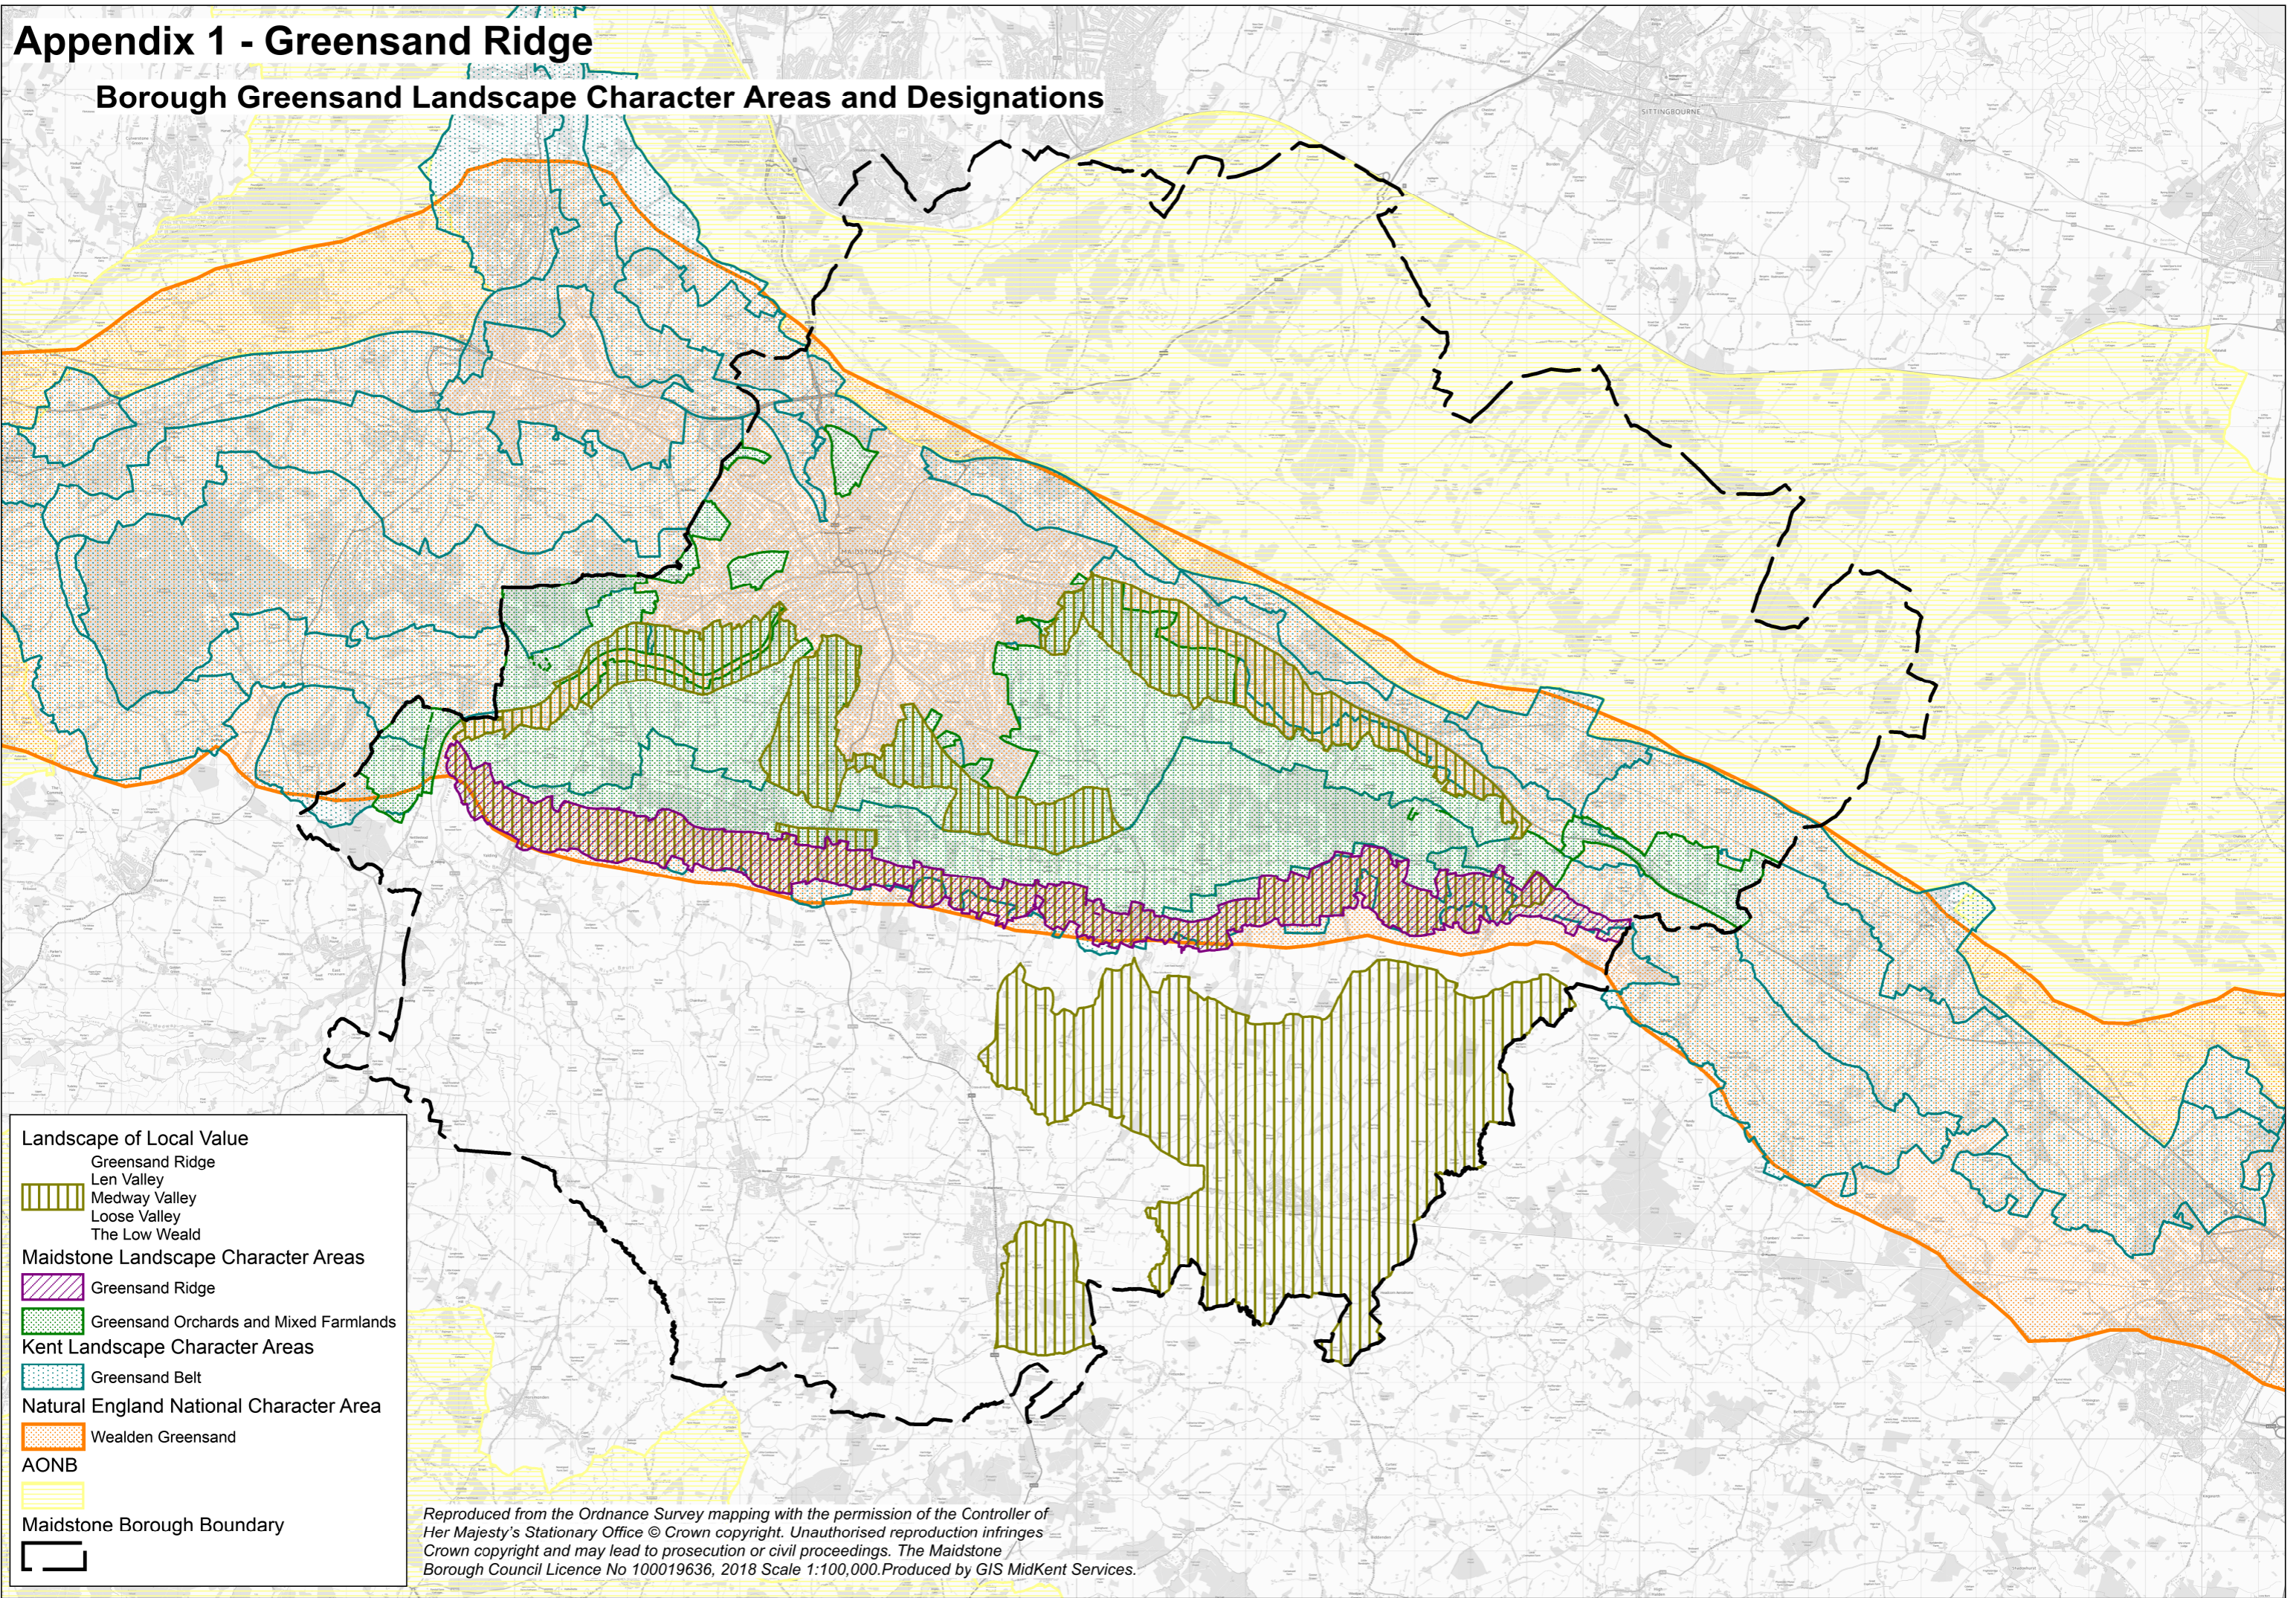

Appendix 1 - Greensand Ridge

Borough Greensand Landscape Character Areas and Designations

- Landscape of Local Value**
 - Greensand Ridge
 - Len Valley
 - Medway Valley
 - Loose Valley
 - The Low Weald
- Maidstone Landscape Character Areas**
 - Greensand Ridge
 - Greensand Orchs and Mixed Farlands
- Kent Landscape Character Areas**
 - Greensand Belt
- Natural England National Character Area**
 - Wealden Greensand
- AONB**
 - Greensand Ridge
- Maidstone Borough Boundary**
 - Maidstone Borough Boundary

Reproduced from the Ordnance Survey mapping with the permission of the Controller of Her Majesty's Stationary Office © Crown copyright. Unauthorised reproduction infringes Crown copyright and may lead to prosecution or civil proceedings. The Maidstone Borough Council Licence No 100019636, 2018 Scale 1:100,000. Produced by GIS MidKent Services.